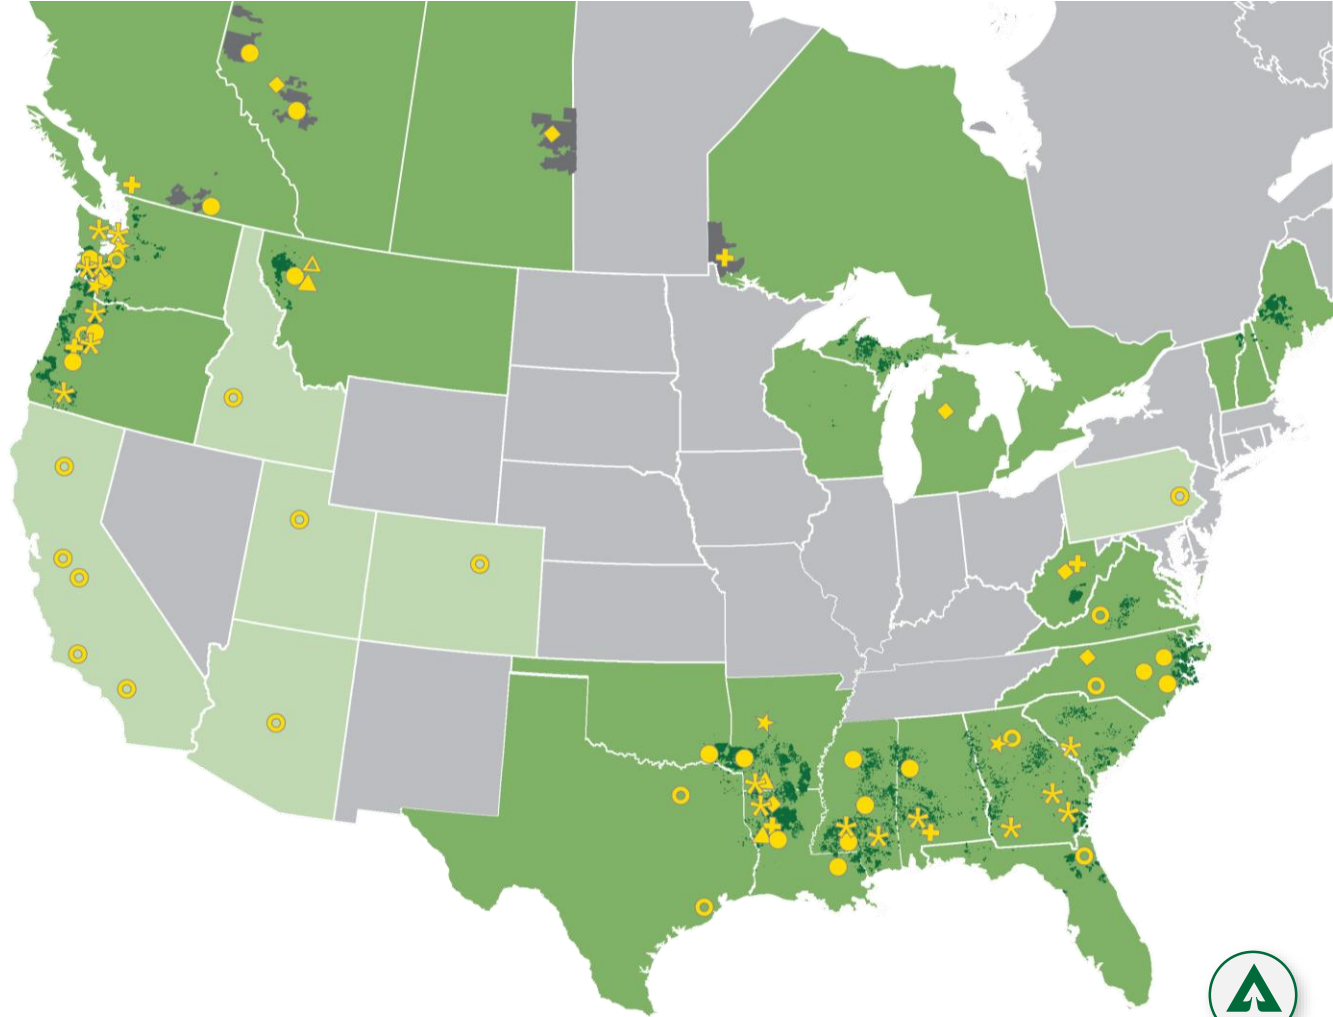

- Premium land sales for recreation and conservation
- Valuable surface and subsurface resources

WOOD PRODUCTS

We are a leading, low-cost Wood Products manufacturer

- 35 facilities: 19 Lumber, 6 Oriented Strand Board, 3 Plywood/Veneer, 6 Engineered Lumber, 1 Medium Density Fiberboard
- 18 distribution centers

We're proud of what we do and how we do it.

Here's a snapshot of
**WHERE WE
OPERATE**

OPERATING AREAS:

- Primary:** Timberlands + Wood Products
- Secondary:** Distribution only

4 Main Offices

TIMBERLANDS:

- 12.2 million acres owned in the U.S.
- 14 million acres licensed in Canada
- 16 Nurseries/Orchards

WOOD PRODUCTS:

- 19 Lumber Mills
- 6 Oriented Strand Board Mills
- 6 Engineered Lumber Mills
- 3 Plywood / Veneer Mills
- 1 Medium Density Fiberboard Mill
- 18 Distribution Centers

TIMBERLANDS

We harvest and replant trees on a continuous cycle.